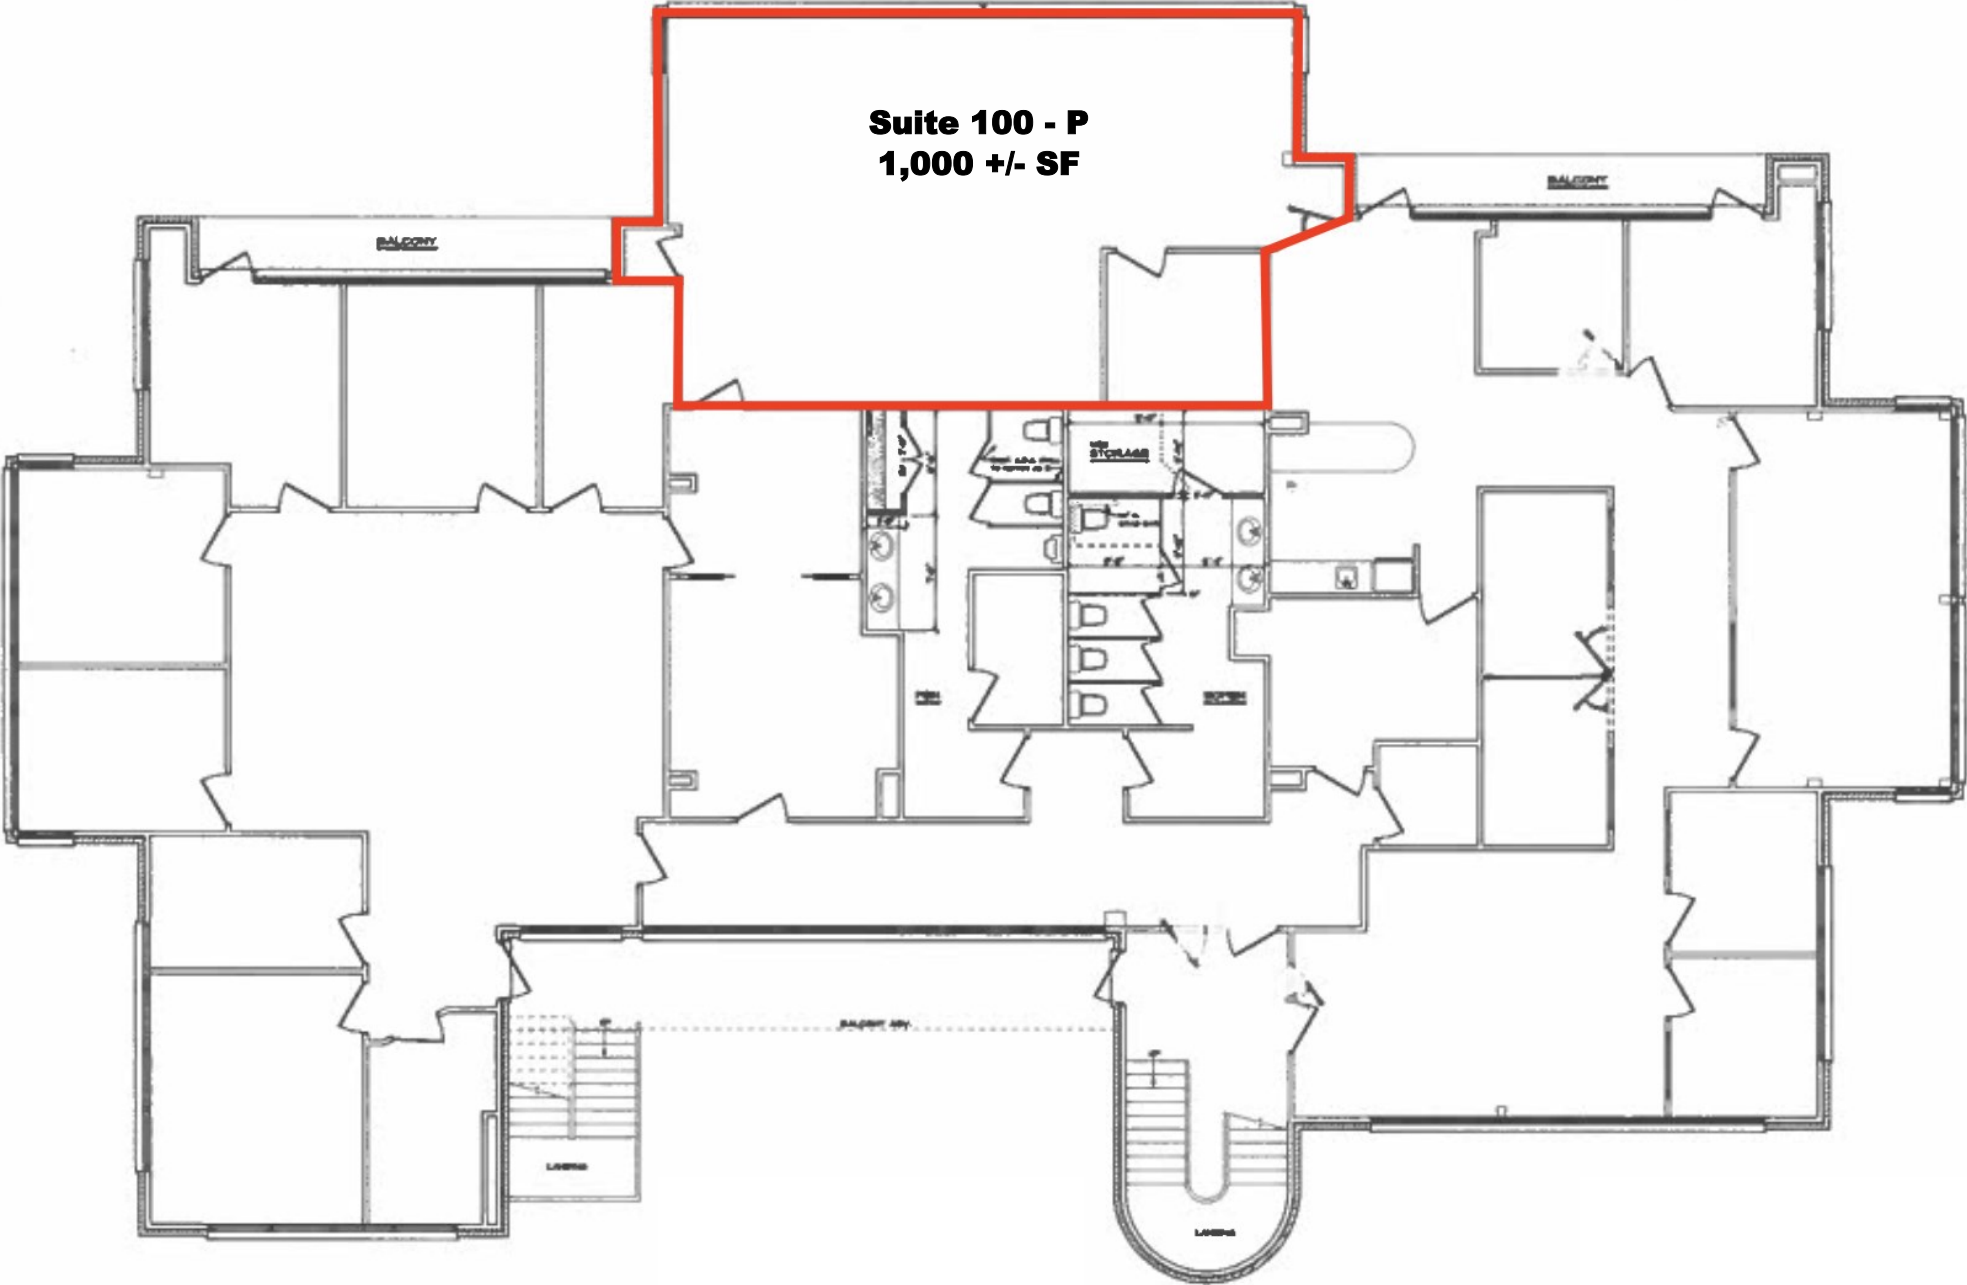

6520 Airport Center Drive, Greensboro, NC