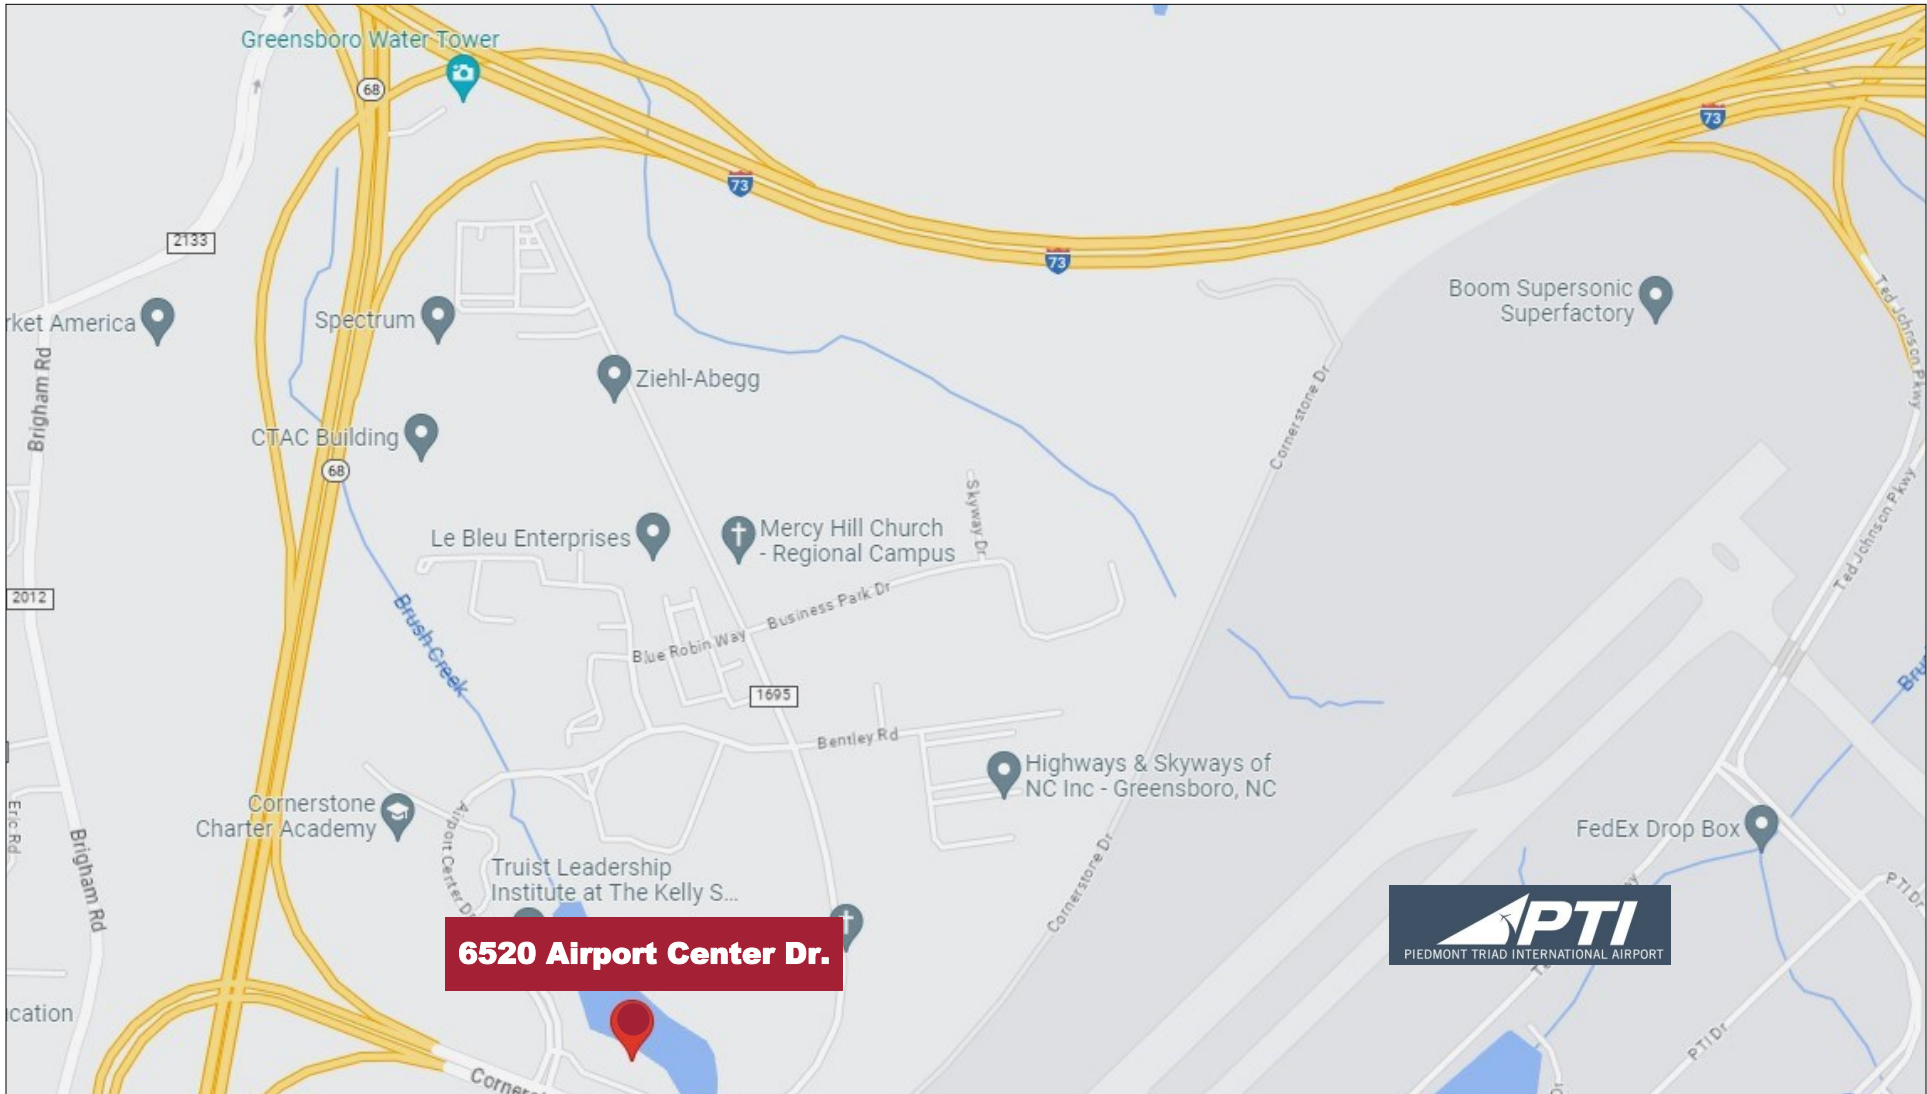

1007 Battleground Avenue, Suite 401, Greensboro NC 27408

The statements and figures herein while not guaranteed are secured from sources believed to be authoritative. This offering is subject to change of price, prior lease or sale and or withdrawal without notice. Prospects should verify all information.